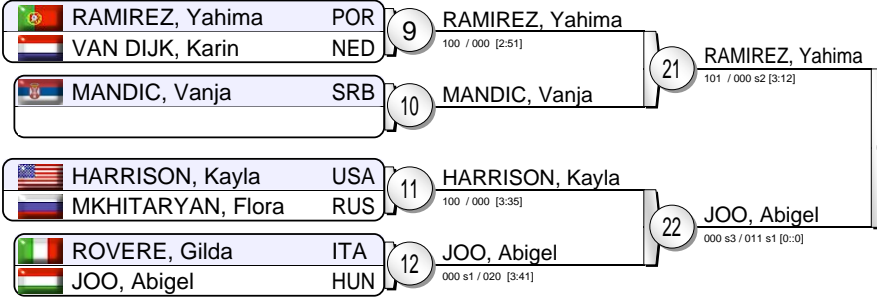

EJU World Cup Budapest 2010

(HUN Budapest, 13-14 February 2010)

-78 kg

27 Judoka

Pool A

Pool B

Pool C

Pool D

Repechage

AGUIAR, Mayra 35
000 / 100 s1 [0:-0]

AGUIAR, Mayra 32
000 / 100 [0:-0]

Results

1. AGUIAR, Mayra BRA
2. OKAMURA, Tomomi JPN
3. IKEDA, Hitomi JPN
4. SATO, Ruika JPN
5. JOO, Abigel HUN
6. COTTON, Amy CAN
7. TURKS, Victoria UKR
8. RAMIREZ, Yahima POR