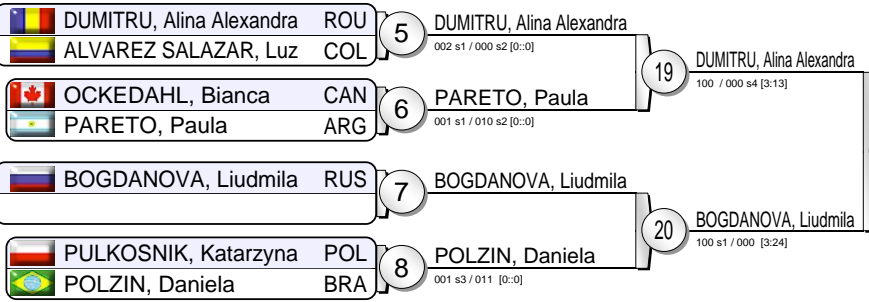

EJU World Cup Budapest 2010

(HUN Budapest, 13-14 February 2010)

-48 kg

27 Judoka

Pool A

Pool B

Pool C

Pool D

Repechage

Results

1. ASAMI, Haruna JPN
2. MENEZES, Sarah Gabrielle BRA
3. IBE, Shoko JPN
4. DUMITRU, Alina Alexandra ROU
5. BOGDANOVA, Liudmila RUS
6. BOGDAN, Carmen ROU
7. KHALFAOUI, Amani TUN
8. ENTE, Birgit NED