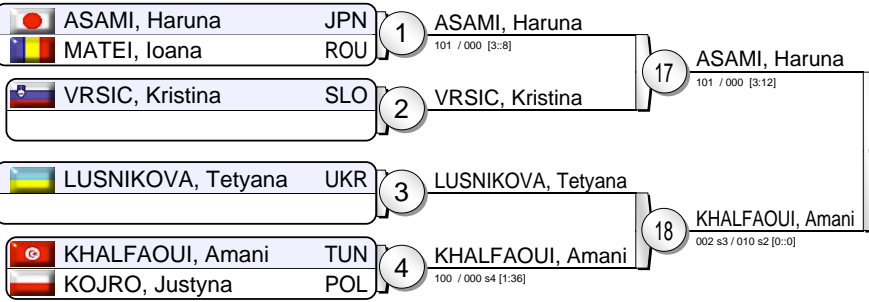

EJU World Cup Budapest 2010

(HUN Budapest, 13-14 February 2010)

-48 kg

27 Judoka

Pool A

Pool B