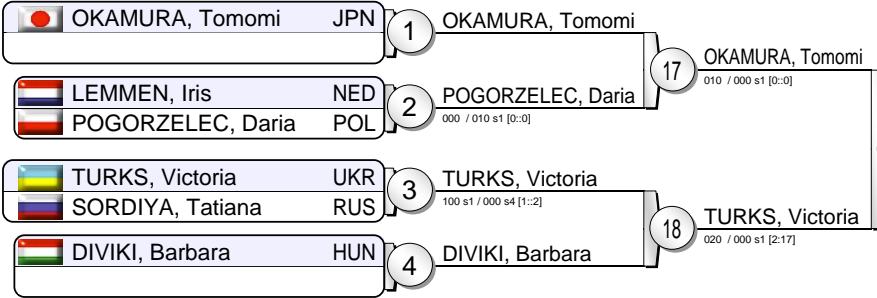

EJU World Cup Budapest 2010

(HUN Budapest, 13-14 February 2010)

-78 kg

27 Judoka

Pool A