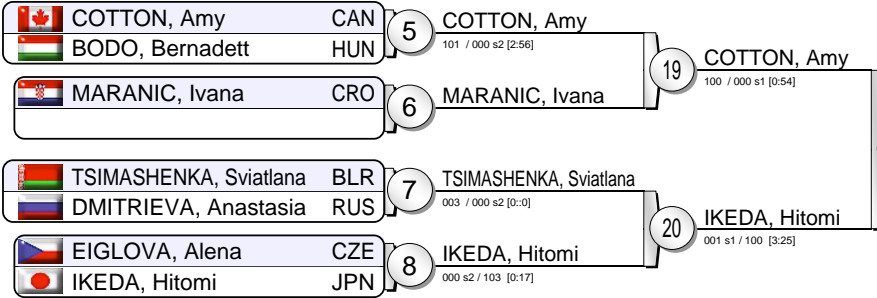

EJU World Cup Budapest 2010

(HUN Budapest, 13-14 February 2010)

-78 kg

27 Judoka

Pool A

Pool B

Pool C

Pool D

Repechage

AGUIAR, Mayra 35
000 / 100 s1 [0:-0]

AGUIAR, Mayra 32
000 / 100 [0:-0]

Results

1. AGUIAR, Mayra BRA
2. OKAMURA, Tomomi JPN
3. IKEDA, Hitomi JPN
4. SATO, Ruika JPN
5. JOO, Abigel HUN
6. COTTON, Amy CAN
7. TURKS, Victoria UKR
8. RAMIREZ, Yahima POR